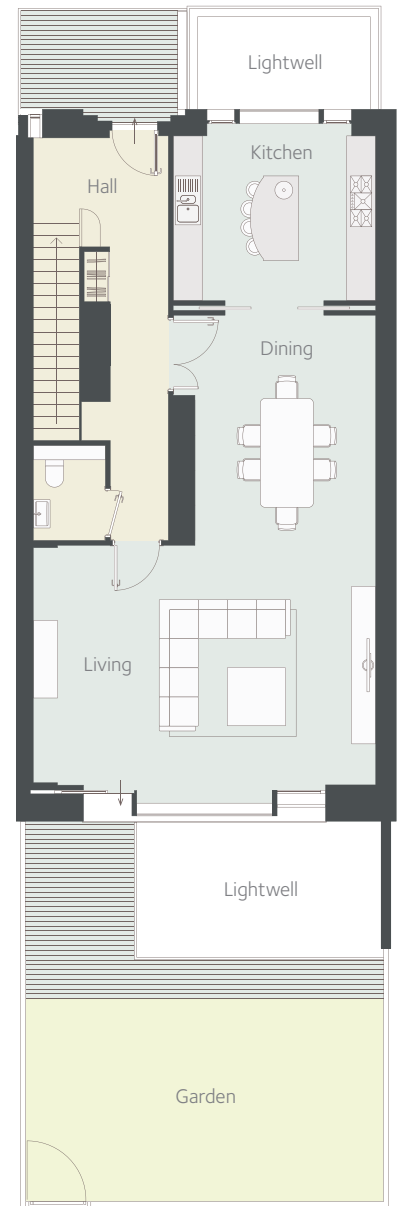

Sample Duplex

Ground Floor Location

Lower Ground Floor Location

Total Internal Area	sq m	sq ft
	232.7	2,504

Tenure

999 year leasehold plus share of freehold

Typical floorplan of duplex apartments 1, 2, 3*, 4, 5
Not to scale.

*Floorplan given for apartment 3. Individual detailed floorplans available for all other apartments on request.

Lower Ground Floor

Ground Floor