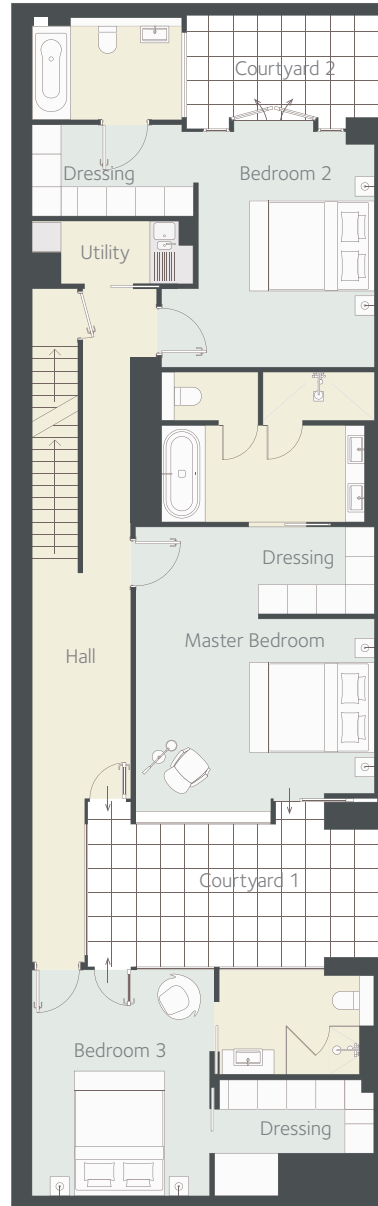

Sample Duplex

Ground Floor Location

Lower Ground Floor Location

Total Internal Area	sq m	sq ft
	232.7	2,504

Tenure

999 year leasehold plus share of freehold

Typical floorplan of duplex apartments 1, 2, 3*, 4, 5
Not to scale.

*Floorplan given for apartment 3. Individual detailed floorplans available for all other apartments on request.

Lower Ground Floor

Ground Floor